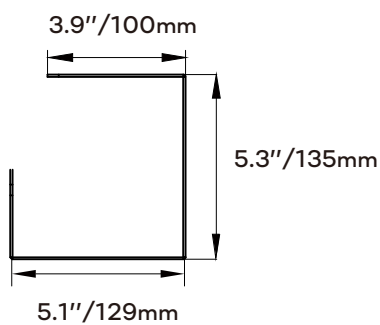

SOLOS Cable Manager

SKU: SO-CM001-WH

Product Information:

Product Material: Steel

Product Color: White

Wire Pass-throughs Hole: 3

Pass-through Diameter: 2.8"/70mm

Required Desktop Thickness: Under 1.5"

Product Dimension: 21.7"x 5.1"x 5.3"/550x129x135mm

Shipping Dimension: 23.6"x 6.7"x 6.9"/600x169x176mm

Shipping Weight: 6.2lbs/2.8kg

Certificates: ETL/ CE/ UL

Warranty : 3 Years

Dimensions

21.7"/550mm

2.0"/50mm

Front view

5.3"/135mm

5.1"/129mm

Side view