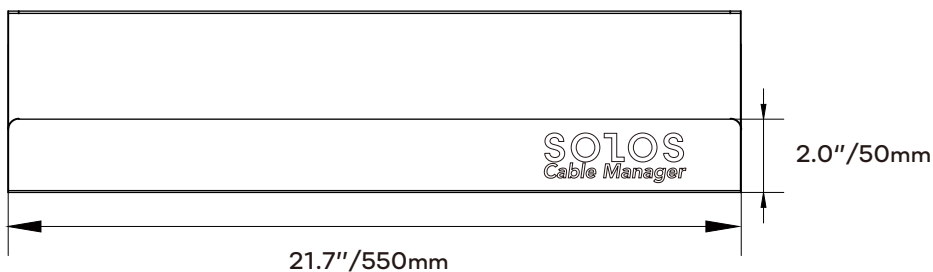

Product Dimension: 21.7"x 5.1"x 5.3"/550x129x135mm

Shipping Dimension: 23.6"x 6.7"x 6.9"/600x169x176mm

Shipping Weight: 6.2lbs/2.8kg

Certificates: ETL/ CE/ UL

Warranty : 3 Years

Dimensions

21.7"/550mm

2.0"/50mm

Front view

5.3"/135mm

5.1"/129mm

Side view