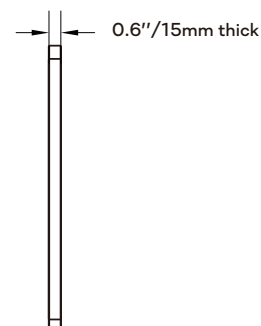

### Product Information:

Material: Polyester fiber (50% recycled Polyester fiber)

Color: Blue /Grey

Required Desk Top Thickness: Under 1.5"/38mm

Side Panel Product Dimension: 17.7"x 23.6"x 0.6"/450x600x16mm

Bracket Product Dimension: 9.0"x2.4"x1.6"/230x60x40mm

Panel Shipping Dimension: 18.7"x 25"x 1.6"/475x625x40mm

Brackets Shipping Dimension: 9.8"x3.5"x2.2"/250x90x55mm

Panel Shipping Weight: 1.2lbs/0.54kg x 2 Pieces

### Panel Dimensions

Front view

Side view

### Bracket Dimensions