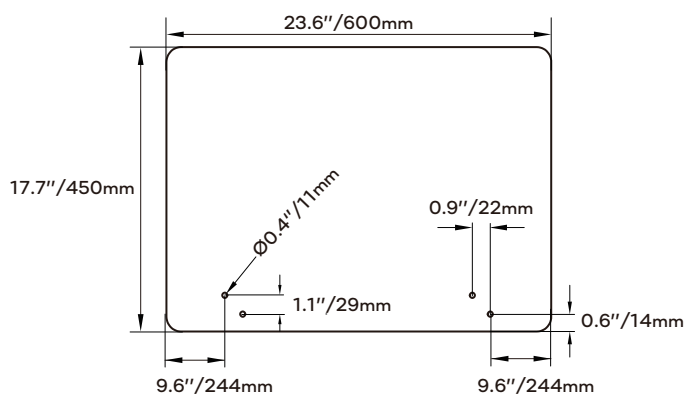

### Product Information:

Material: Polyester fiber (50% recycled Polyester fiber)

Color: Blue /Grey

Required Desk Top Thickness: Under 1.5"/38mm

Side Panel Product Dimension: 17.7"x 23.6"x 0.6"/450x600x16mm

Bracket Product Dimension: 9.0"x2.4"x1.6"/230x60x40mm

Panel Shipping Dimension: 18.7"x 25"x 1.6"/475x625x40mm

Brackets Shipping Dimension: 9.8"x3.5"x2.2"/250x90x55mm

Panel Shipping Weight: 1.2lbs/0.54kg x 2 Pieces

### Panel Dimensions

Front view

Side view

### Bracket Dimensions