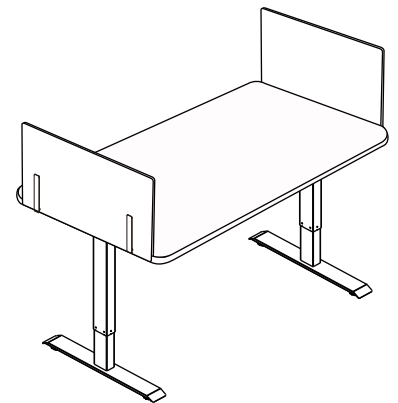

## SOLOS Acoustic Side Panel

SKU: SO-AP2318

### Product Information:

Material: Polyester fiber (50% recycled Polyester fiber)

Color: Blue /Grey

Required Desk Top Thickness: Under 1.5"/38mm

Side Panel Product Dimension: 17.7"x 23.6"x 0.6"/450x600x16mm

Bracket Product Dimension: 9.0"x2.4"x1.6"/230x60x40mm

Panel Shipping Dimension: 18.7"x 25"x 1.6"/475x625x40mm

Brackets Shipping Dimension: 9.8"x3.5"x2.2"/250x90x55mm

Panel Shipping Weight: 1.2lbs/0.54kg x 2 Pieces

### Panel Dimensions

Front view

Side view