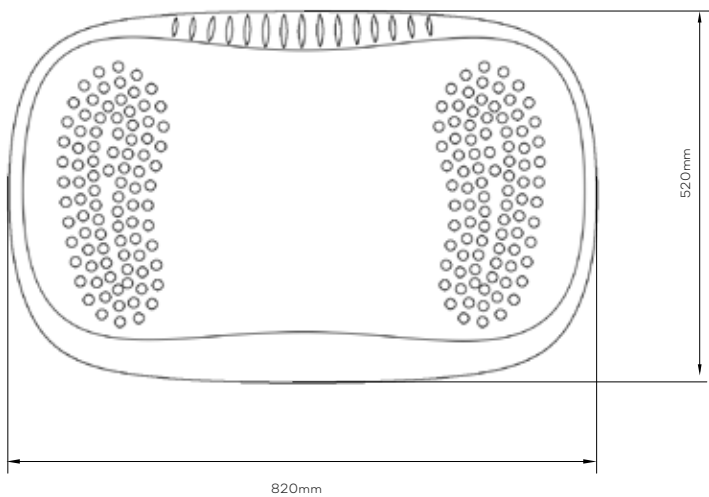

SOLOS Ergonomic Standing Mat

SKU: SO-ESM01-BK

Product Information:

Product Material: Polyurethane

Product Color: Black

Product Dimension: 32.3*20.5*2.05in

Shipping Dimension: 32.7x20.7x2.24in

Product Weight: 5.3LBS

Shipping Weight: 7.3LBS

Warranty: 3 Years

Product Diagram:

Front View

Side View