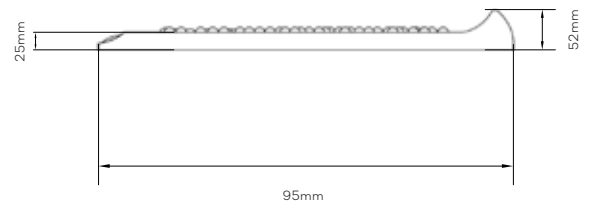

SOLOS Ergonomic Standing Mat

SKU: SO-ESM01-BK

Product Information:

Product Material: Polyurethane

Product Color: Black

Product Dimension: 32.3*20.5*2.05in

Shipping Dimension: 32.7x20.7x2.24in

Product Weight: 5.3LBS

Shipping Weight: 7.3LBS

Warranty: 3 Years

Product Diagram:

Front View

Side View